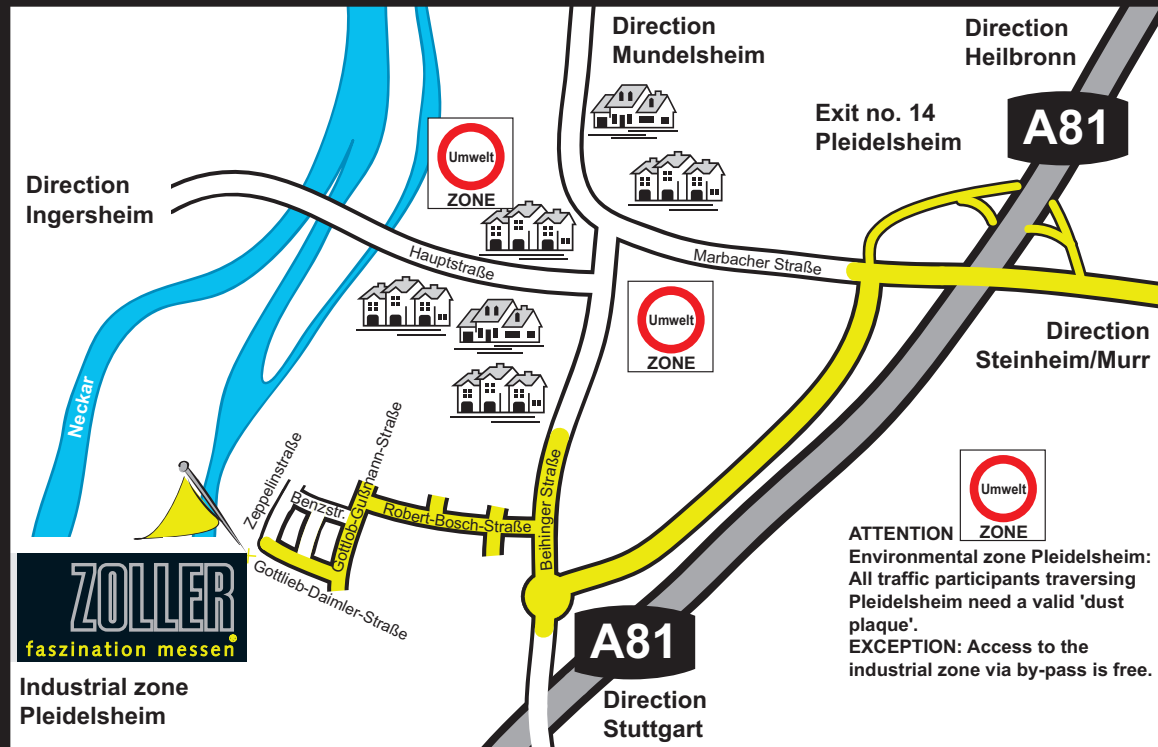

Approach

PLEIDELSHEIM

E. Zoller GmbH & Co. KG
Einstell- und Messgeräte

Gottlieb-Daimler-Straße 19
D-74385 Pleidelsheim

Phone +49 7144 8970-0
Fax +49 7144 8060807

post@zoller.info
www.zoller.info

ATTENTION Umwelt ZONE
Environmental zone Pleidelsheim:
All traffic participants traversing
Pleidelsheim need a valid 'dust
plaque'.
EXCEPTION: Access to the
industrial zone via by-pass is free.

APPROACH via motorway 81 - exit no. 14 »Pleidelsheim«

- | | |
|--|--|
| <p>From the direction HEILBRONN:</p> <ol style="list-style-type: none">1. Straight across the intersection onto the by-pass in the direction of Freiberg2. turn right at the roundabout into Beihinger Straße3. left at next possibility into Robert-Bosch-Straße »Gewerbegebiet Pleidelsheim«4. turn left at 3rd intersection into Gottlieb-Gußmann-Straße5. right at next opportunity into Gottlieb-Daimler-Straße <p>You will find ZOLLER at the end of the street, at the corner Zepplinstraße.</p> | <p>From the direction STUTTGART:</p> <ol style="list-style-type: none">1. turn right, direction Pleidelsheim1.1 next intersection left onto by-pass direction Freiberg |
|--|--|